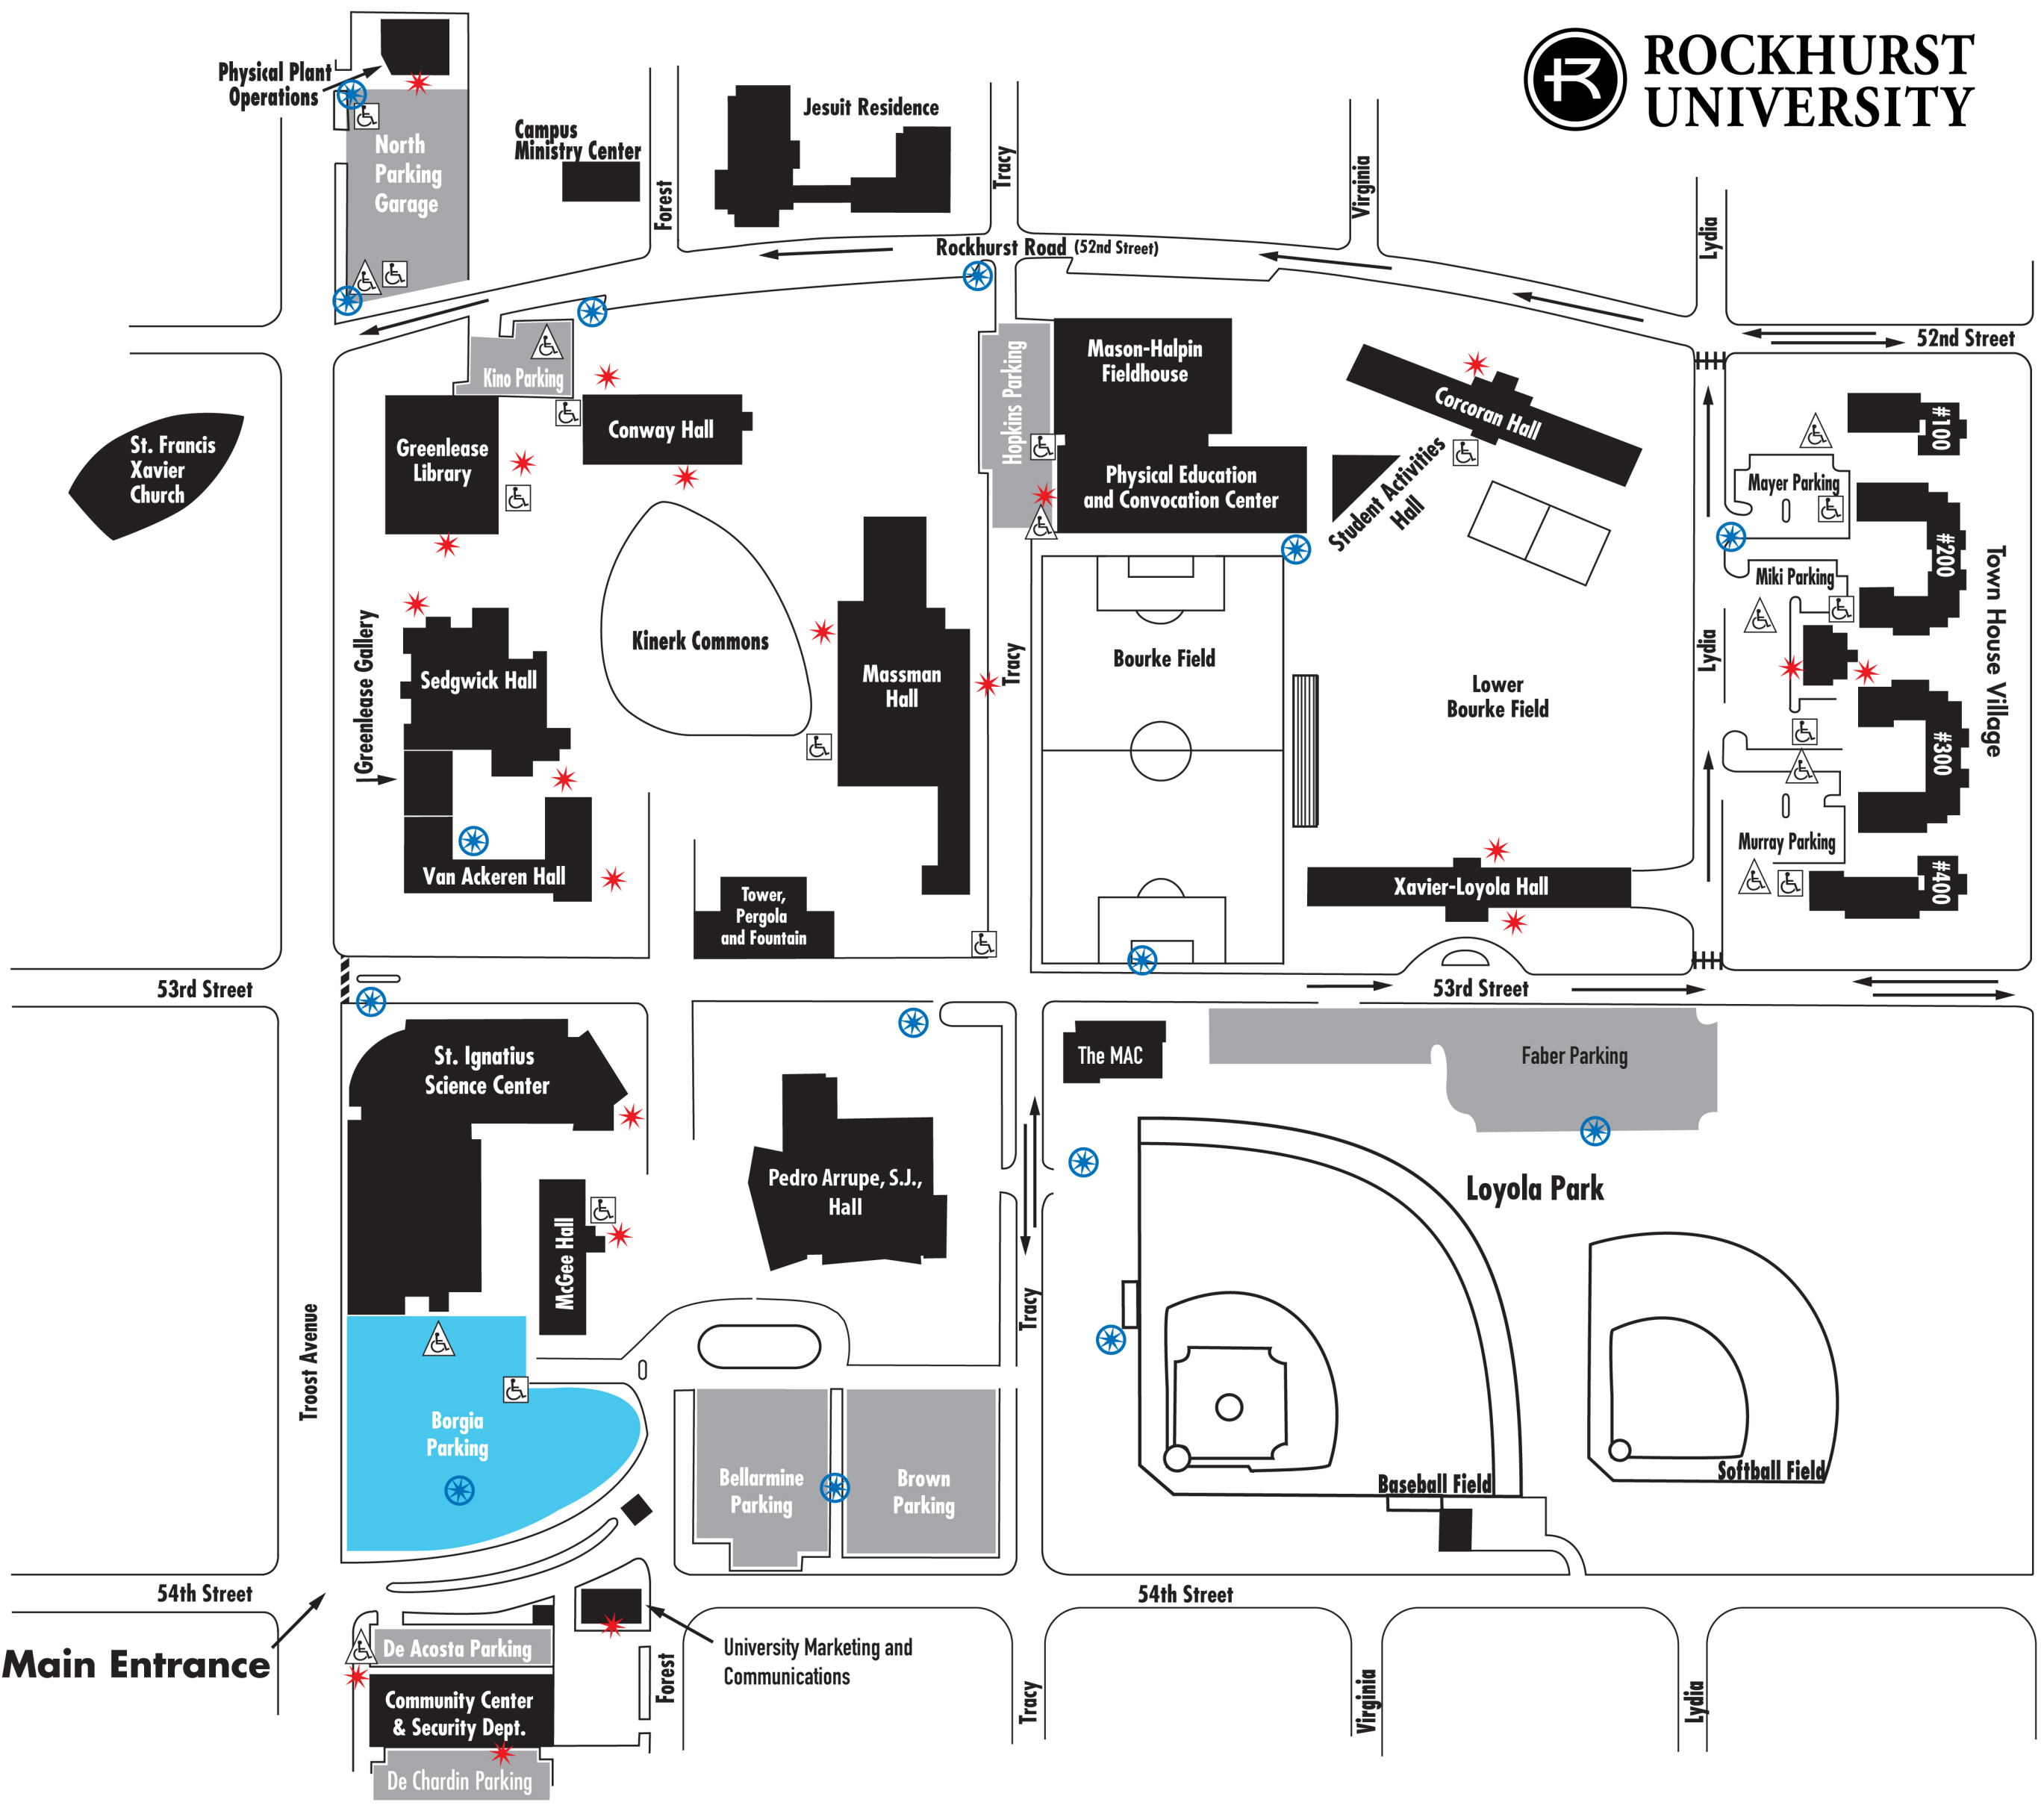

-  Remote Blue Strobed Security Phones
-  Campus Security Phones, Building Entryways or Outside Access
-  Handicap Access
-  Handicap Parking
-  Open Parking Lots
-  Visitor Parking

The Paseo