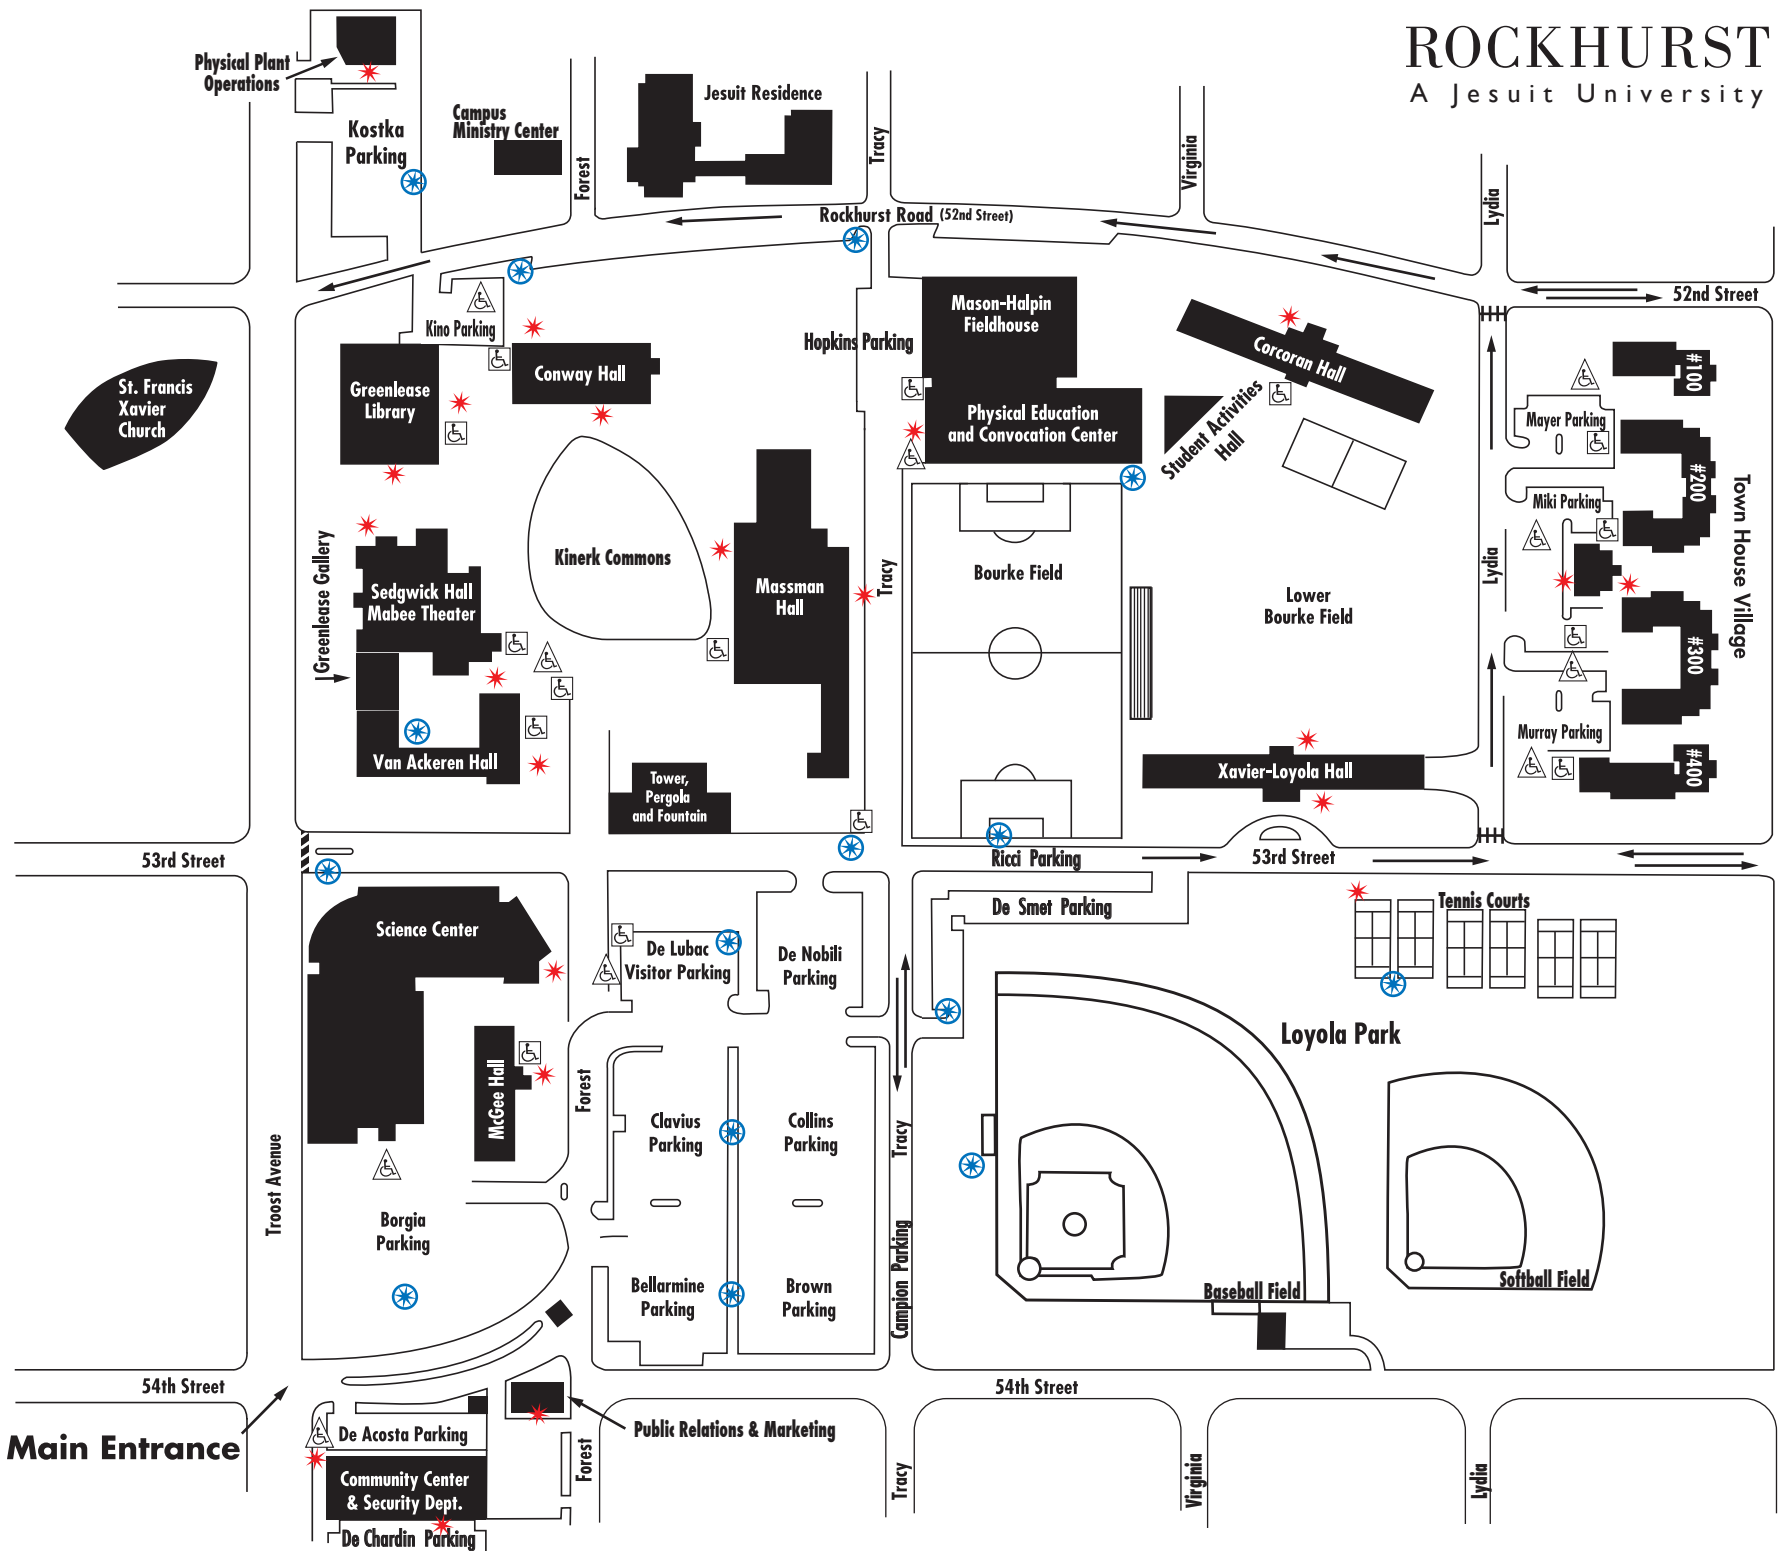

ROCKHURST

A Jesuit University

-  Remote Blue Strobed Security Phones
-  Campus Security Phones, Building Entryways or Outside Access
-  Handicap Access
-  Handicap Parking

The Paseo

Main Entrance