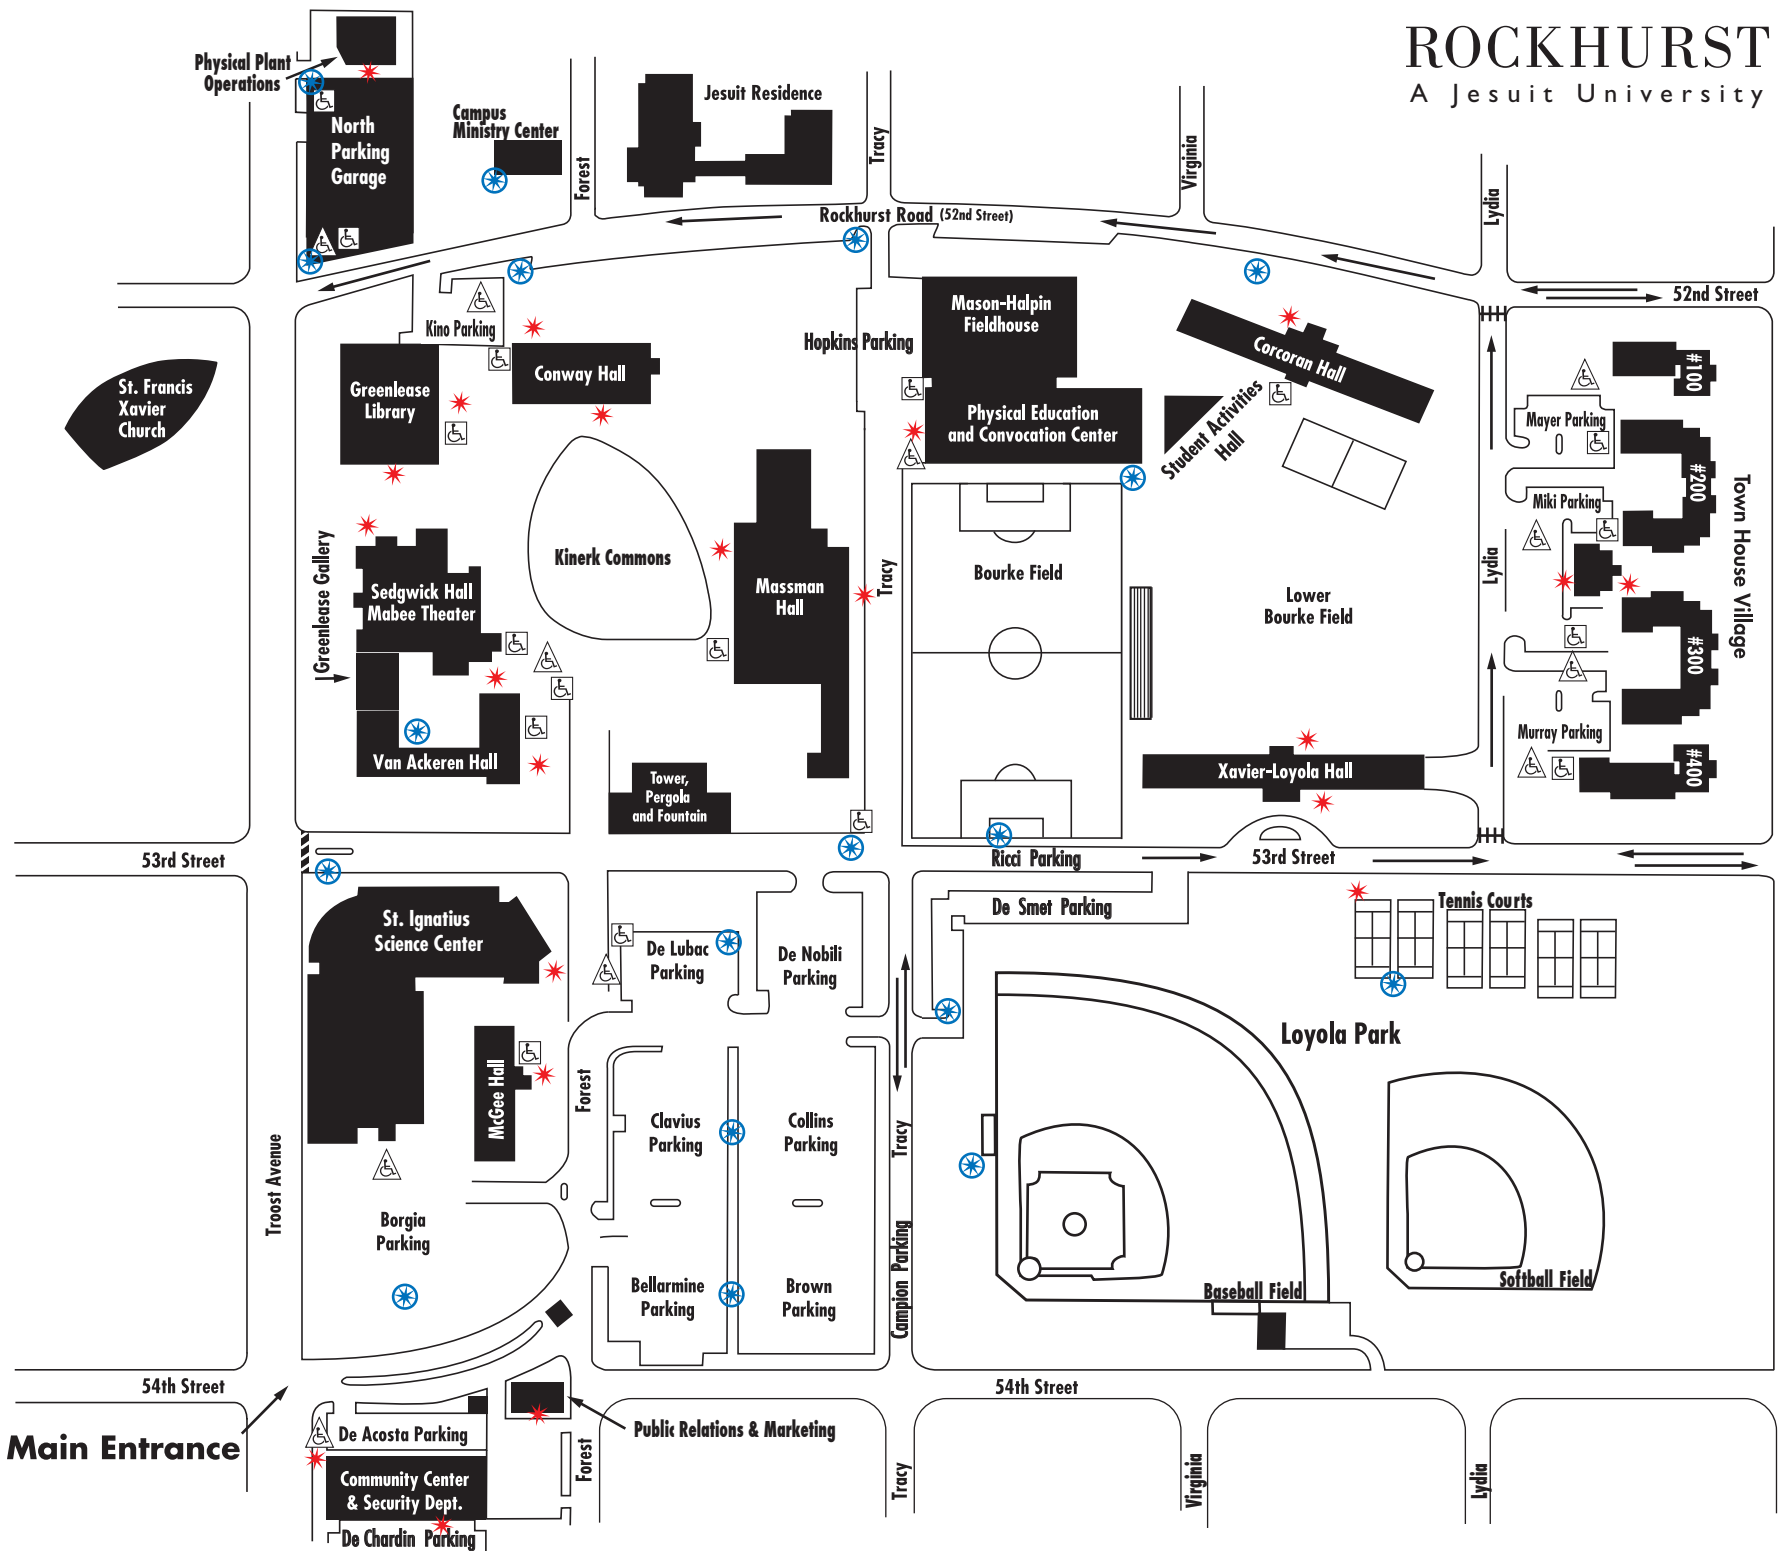

# ROCKHURST

A Jesuit University

-  Remote Blue Strobed Security Phones
-  Campus Security Phones, Building Entryways or Outside Access
-  Handicap Access
-  Handicap Parking

**Main Entrance**