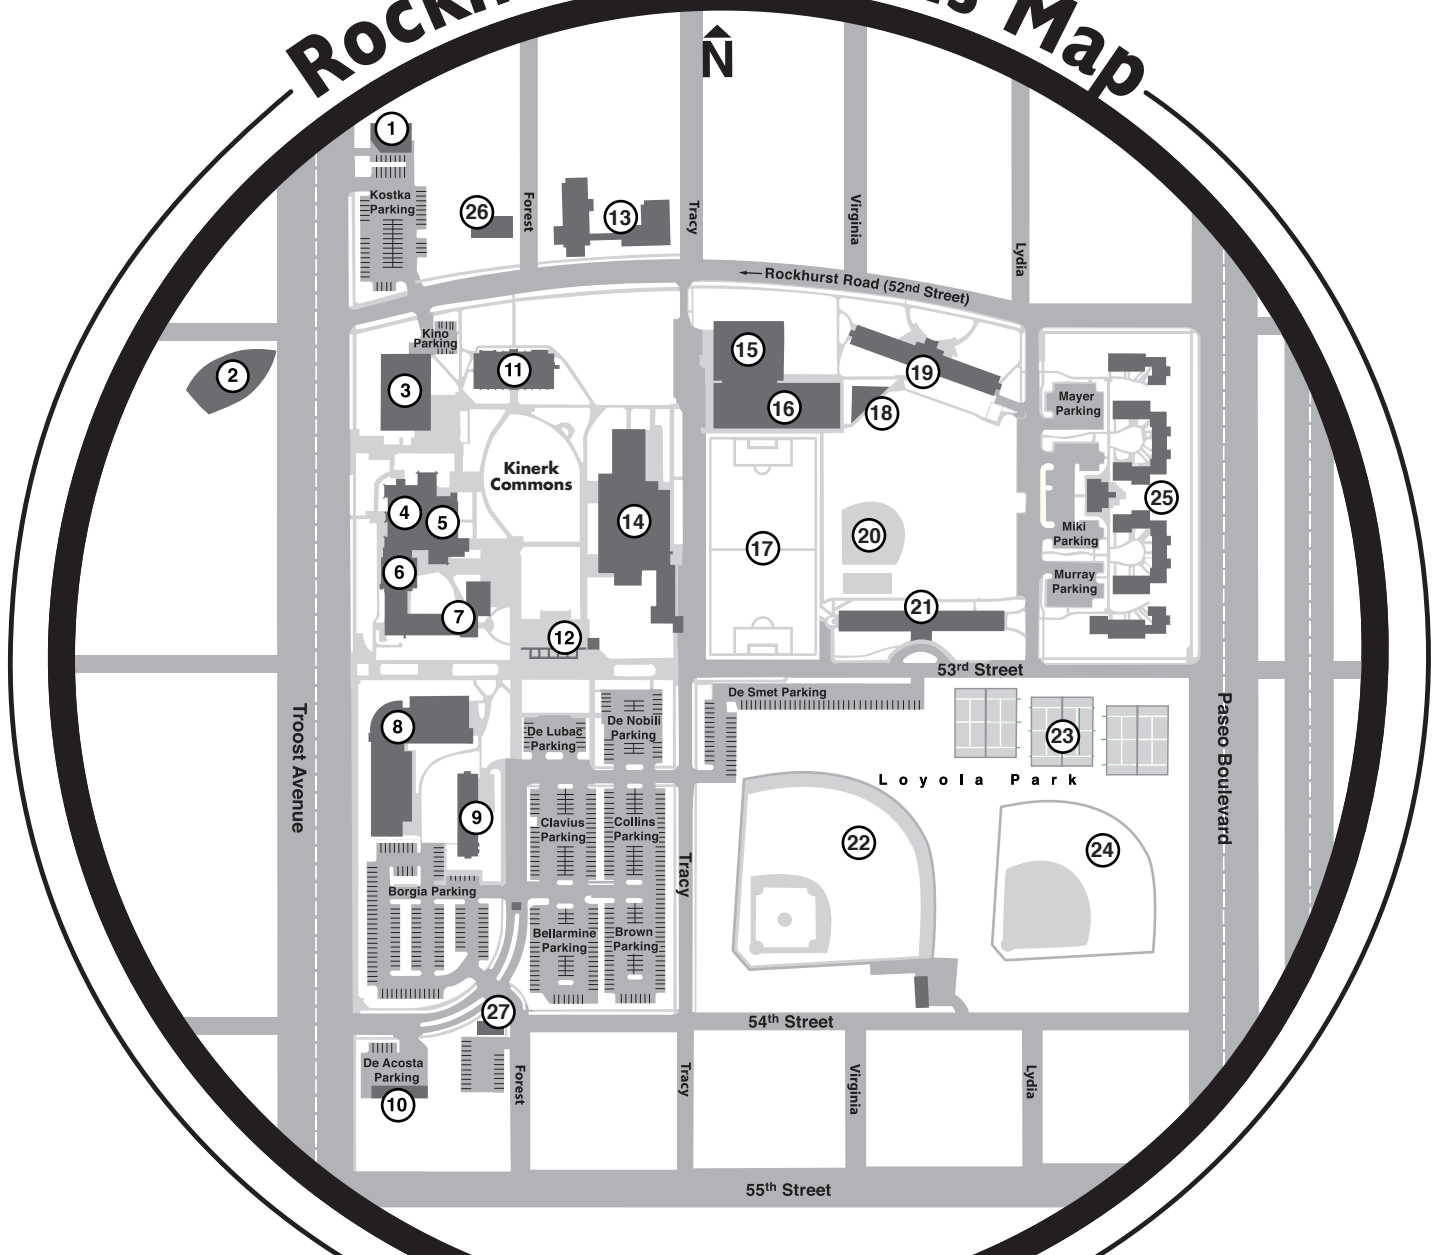

Rockhurst Campus Map

- | | |
|--|---|
| ① Physical Plant Operations | ⑮ Mason-Halpin Fieldhouse |
| ② St. Francis Xavier Church | ⑯ Physical Education and Convocation Center |
| ③ Greenlease Library | ⑰ Bourke Field |
| ④ Mabee Theater | ⑱ Student Activities Hall |
| ⑤ Sedgwick Hall | ⑲ Corcoran Residence Hall |
| ⑥ Greenlease Gallery | ⑳ Lower Bourke Field |
| ⑦ Van Ackeren Hall | ㉑ Xavier-Loyola Residence Hall |
| ⑧ Science Center | ㉒ Baseball Field |
| ⑨ McGee Residence Hall | ㉓ Tennis Courts |
| ⑩ Community Center and Campus Security | ㉔ Softball Field |
| ⑪ Conway Hall | ㉕ Town House Village |
| ⑫ Bell Tower and Pergola | ㉖ Campus Ministry Center |
| ⑬ Claver Jesuit Residence | ㉗ Public Relations & Marketing |
| ⑭ Massman Hall | |